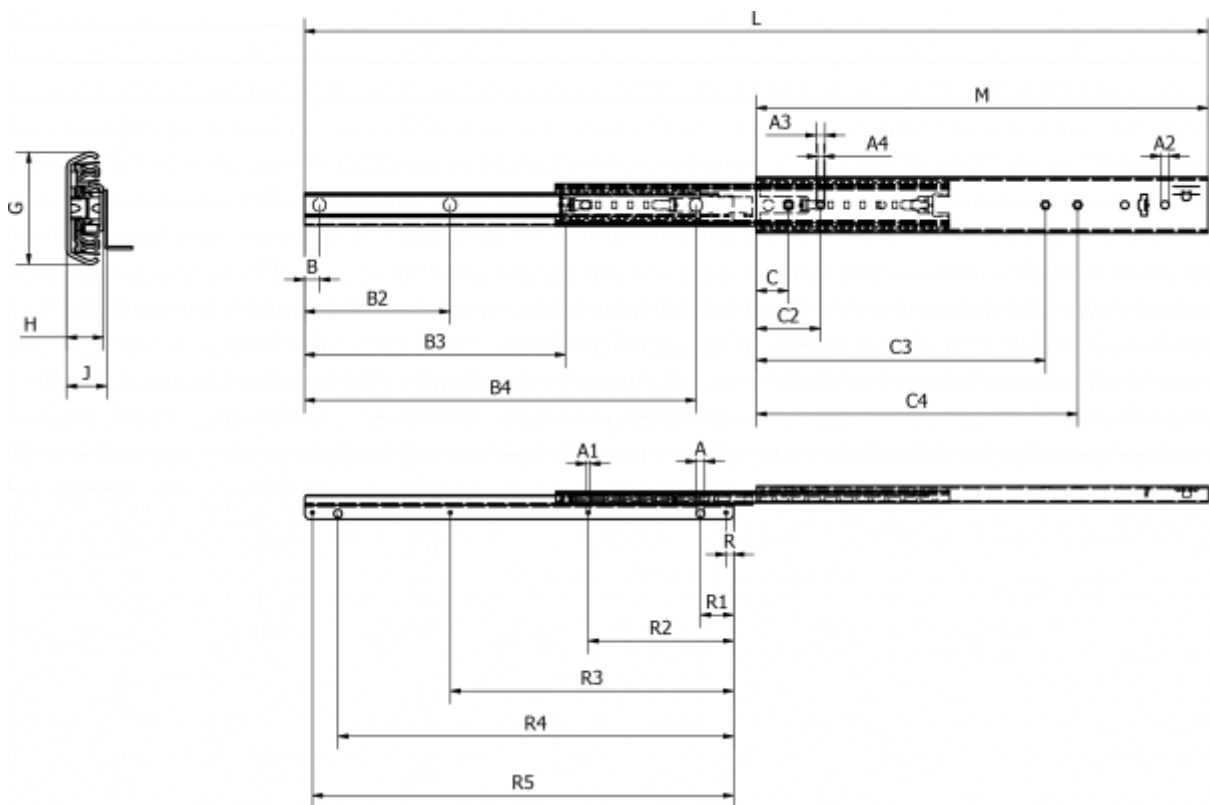

Article number: 11112S48

Description: Thomas Regout Telescopic Slide 11112S47 ULF HD E, 3-piece  
Length 600 mm / load cap. 123 kg / extension 600 mm

## Measures

A = 8.1	B4 = 645	L = 1400	R5 = 669.5
A1 = 3.3	C = 32	Load capacity = 129	
A2 = 8	C2 = 64	M = 700	
A3 = 9	C3 = 448	R = 7.5	
A4 = 6.5	C4 = 480	R1 = 33	
B = 15	G = 55.8	R2 = 228.2	
B2 = 225	H = 18.5	R3 = 448.8	
B3 = 435	J = 20.2	R4 = 644	